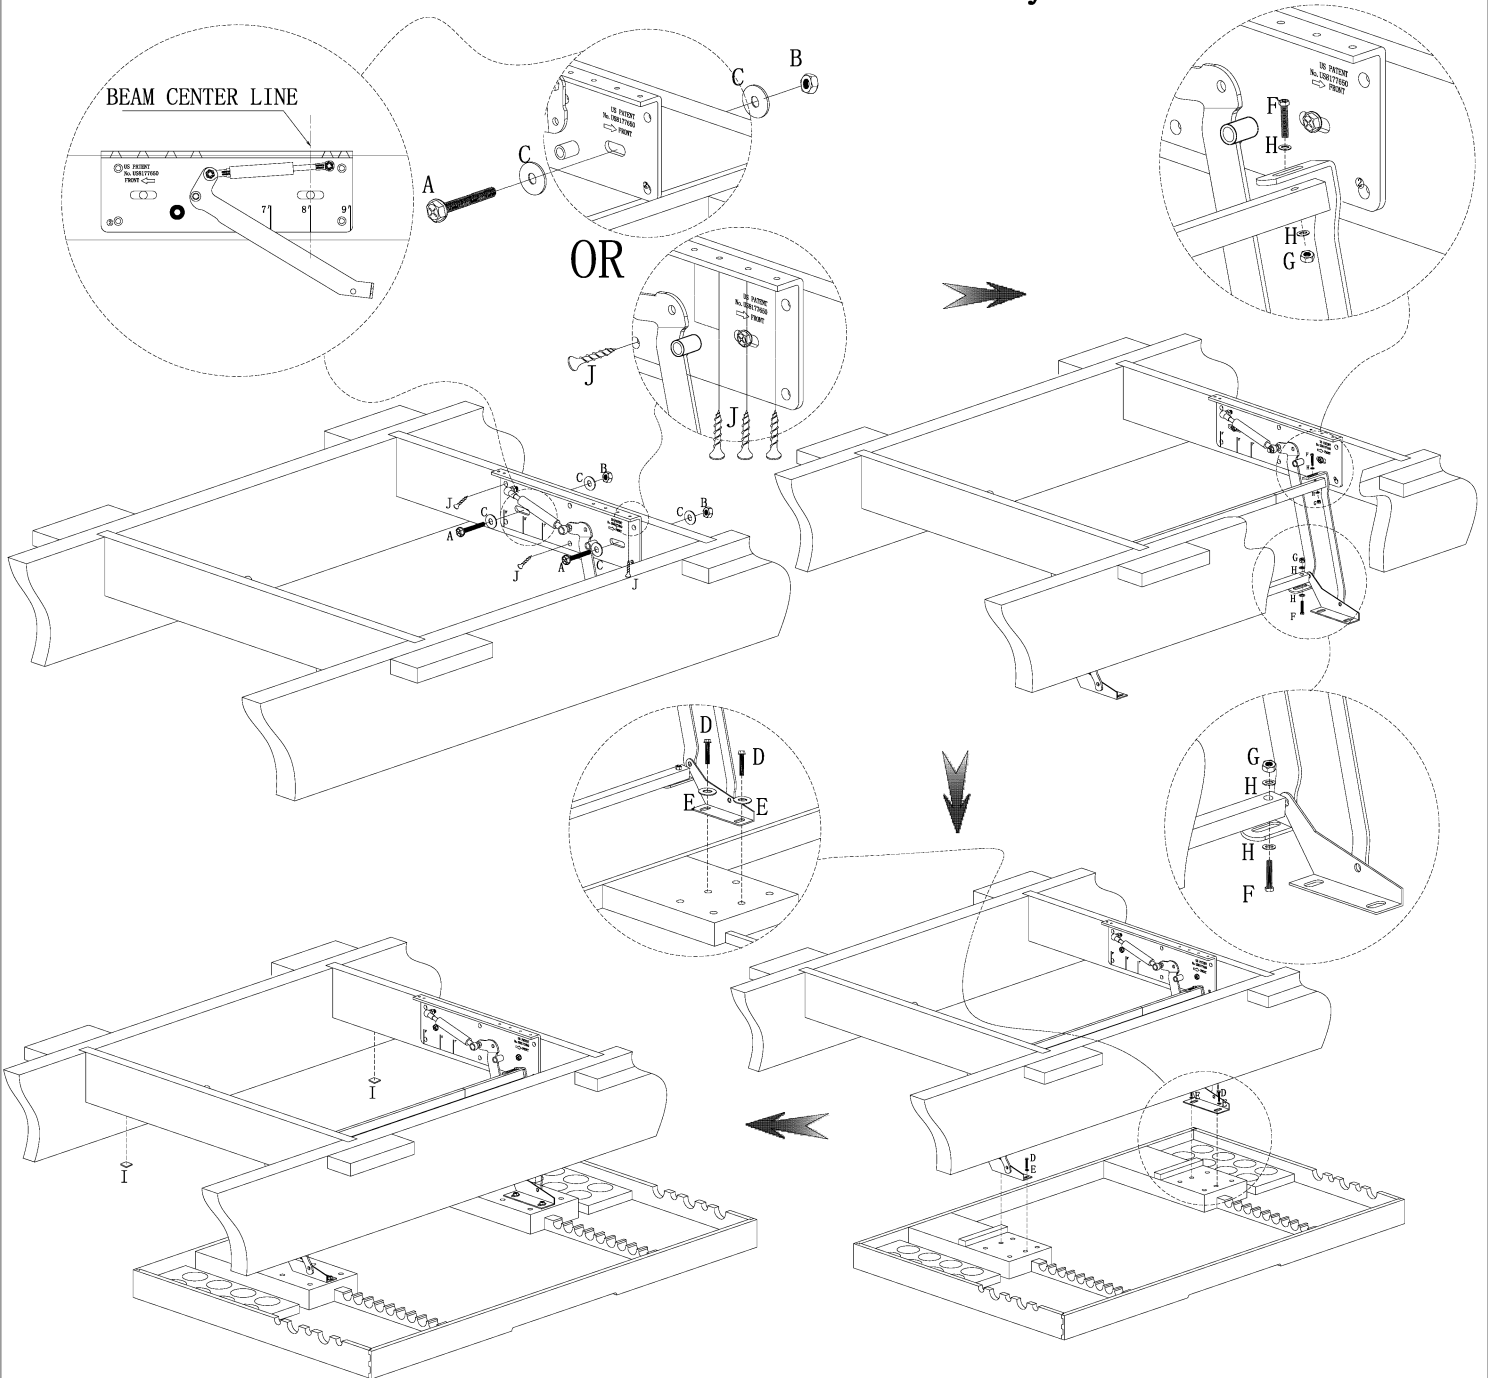

## Perfect Drawer 7' & 8' & 9' Assembly Instructions

NO	NAME	SIZE	Q' TY	SKETCH	NO	NAME	SIZE	Q' TY	SKETCH
A	BOLT	ϕ3/8" * 2-3/4"	4		F	BOLT	ϕ1/4" * 1-1/4"	4	
B	NYLOCK NUT	ϕ3/8"	4		G	NYLOCK NUT	ϕ1/4"	4	
C	WASHER	ϕ3/8" * ϕ1-3/8" * 2mm	8		H	WASHER	ϕ1/4" * ϕ3/4" * 2mm	8	
D	NYLOCK BOLT	ϕ5/16" * 1-1/4"	4		I	EVA PAD	1-1/4" x 1-1/4" x 1/4"	4	
E	WASHER	ϕ5/16" * ϕ3/4" * 2mm	4		J	SCREW	#8 * 1-1/4"	24	